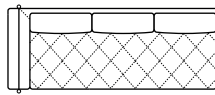

REV. 025 DEL 05/02/2025 | Pag. 0 of 2

D 40" H 34" AH 28" SH 18" SD 22"

MAXI SEAT (version of the group have the same seat width)

W 102"
V314 SOFA MAXI

W 93"
V316 LHF SOFA MAXI

W 83"
V315 SOFA MAXI ARMLESS

W 93"
V317 RHF SOFA MAXI

W 51"
D 73"
V502 LHF CHAISE LONGUE MAXI

W 51"
D 73"
V503 RHF CHAISE LONGUE MAXI

MEDIUM SEAT (version of the group have the same seat width)

W 119"
V347 SOFA EXTRA
(3 CUSHIONS)

W 109"
V351 LHF SOFA EXTRA
(3 CUSHIONS)