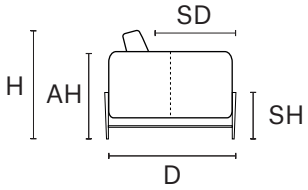

REV. 025 DEL 05/02/2025 | Pag. 0 of 2

D 40" H 34" AH 28" SH 18" SD 22"

MAXI SEAT (version of the group have the same seat width)

W 102"
V314 SOFA MAXI

W 93"
V316 LHF SOFA MAXI

W 83"
V315 SOFA MAXI ARMLESS

W 93"
V317 RHF SOFA MAXI