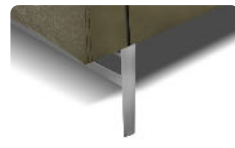

arm sled option 3: sled in stainless champagne finish

arm sled option 4: sled in stainless steel finish

arm sled option 5: sled in stainless bronze finish

arm sled option 6: sled in stainless champagne finish

Foot Finishing Option

**Arm sled
Option 1:**
Sled in stainless
steel finish

**Arm sled
Option 2:**
Sled in stainless
bronze finish

**Arm sled
Option 3:**
Sled in stainless
champagne finish

**Arm sled
Option 4:**
Sled in stainless
steel finish

**Arm sled
Option 5:**
Sled in stainless
bronze finish

**Arm sled
Option 6:**
Sled in stainless
champagne finish

Thin stitch standard

Thick stitch option

LEATHER COLOR SHADE DIFFERENCES: The model upholstered with some Natural leather such as Maya, Moss, Carees and Sensation, could present in some area differences in color tones of about 5%. Such differences are not to be considered defect but an expression of the natural characteristic of the cowhide. The company reserves the right without prior notice to make technical sheets changes and/or materials for quality product improvement. Leather sofas are a handmade product and according to the leather covering selected there could be a measurement tolerance of about 2 inches (cm 5) on each sku.