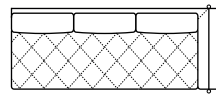

REV. 025 DEL 05/02/2025 | Pag. 0 of 2

D 40" H 34" AH 28" SH 18" SD 22"

MAXI SEAT (version of the group have the same seat width)

W 102"
V314 SOFA MAXI

W 93"
V316 LHF SOFA MAXI

W 83"
V315 SOFA MAXI ARMLESS

W 93"
V317 RHF SOFA MAXI

W 51"
D 73"
V502 LHF CHAISE LONGUE MAXI

W 51"
D 73"
V503 RHF CHAISE LONGUE MAXI

MEDIUM SEAT (version of the group have the same seat width)

W 119"
V347 SOFA EXTRA
(3 CUSHIONS)

W 109"
V351 LHF SOFA EXTRA
(3 CUSHIONS)