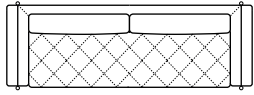

**Arm sled
Option 5:**
Sled in stainless
bronze finish

**Arm sled
Option 6:**
Sled in stainless
champagne finish

Thin stitch standard

Thick stitch option

LEATHER COLOR SHADE DIFFERENCES: The model upholstered with some Natural leather such as Maya, Moss, Carees and Sensation, could present in some area differences in color tones of about 5%. Such differences are not to be considered defect but an expression of the natural characteristic of the cowhide. The company reserves the right without prior notice to make technical sheets changes and/or materials for quality product improvement. Leather sofas are a handmade product and according to the leather covering selected there could be a measurement tolerance of about 2 inches (cm 5) on each sku.

REV. 025 DEL 05/02/2025 | Pag. 0 of 2

D 40" H 34" AH 28" SH 18" SD 22"

MAXI SEAT (version of the group have the same seat width)

W 102"
V314 SOFA MAXI

W 93"
V316 LHF SOFA MAXI

W 83"
V315 SOFA MAXI ARMLESS

W 93"
V317 RHF SOFA MAXI